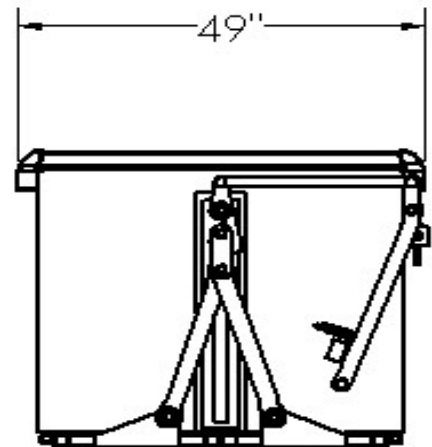

BOTTOM DROP BOX
BDB-540

2 CUBIC YARD CAPACITY

THIS ITEM IS NON-RETURNABLE

MODEL	VOLUME	LENGTH	WIDTH	HEIGHT	OPEN HEIGHT	WEIGHT	LOAD CAPACITY
BDB-540	2 CU YD	66"	49"	43"	60"	1087 LBS	6000 LBS

CONSTRUCTION:

7 GAUGE THICKNESS. 100% WELDED BODIES.
RETRACTABLE HANDLE RELEASE SYSTEM INCLUDED.