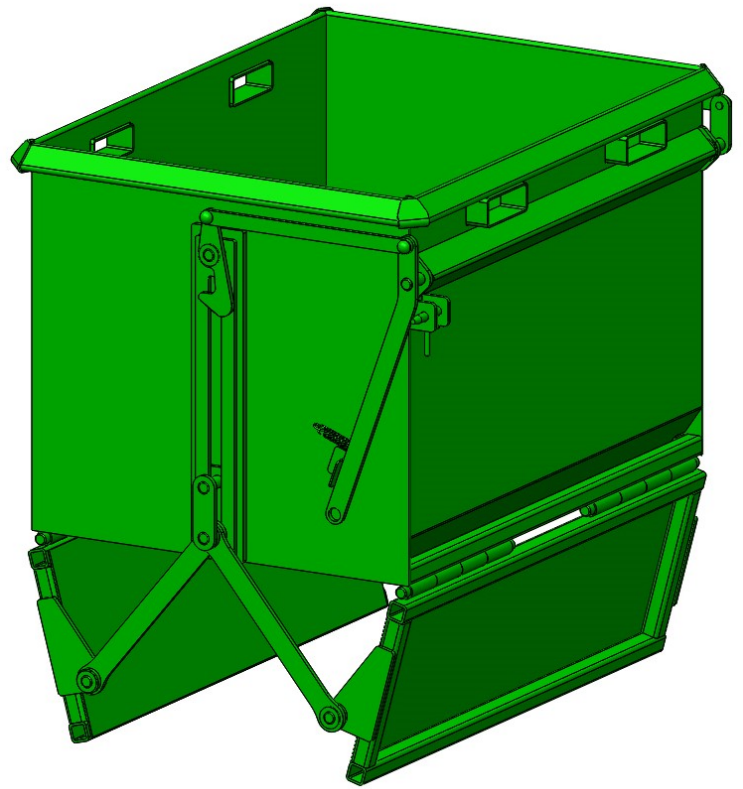

BOTTOM DROP BOX
BDB-540

2 CUBIC YARD CAPACITY

THIS ITEM IS NON-RETURNABLE

MODEL	VOLUME	LENGTH	WIDTH	HEIGHT	OPEN HEIGHT	WEIGHT	LOAD CAPACITY
BDB-540	2 CU YD	66"	49"	43"	60"	1087 LBS	6000 LBS

CONSTRUCTION:

7 GAUGE THICKNESS. 100% WELDED BODIES.
RETRACTABLE HANDLE RELEASE SYSTEM INCLUDED.

FINISH:

ROURA GREEN PAINT STANDARD COLOR (OPTIONAL COLORS AVAILABLE)