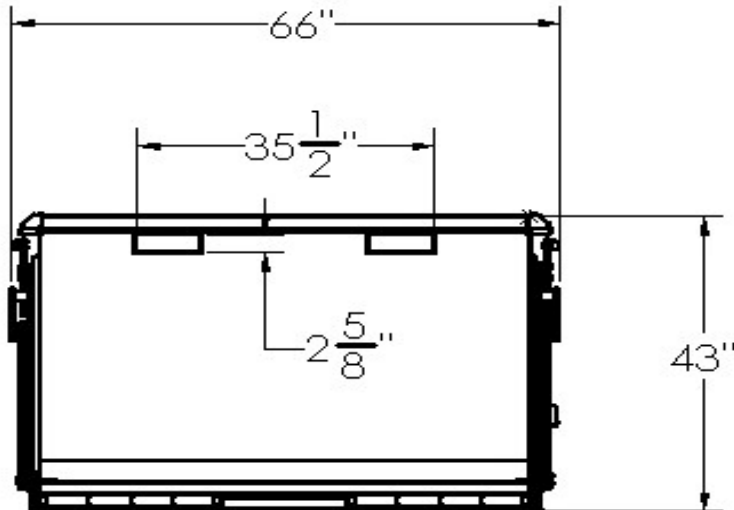

BOTTOM DROP BOX
BDB-540

2 CUBIC YARD CAPACITY

THIS ITEM IS NON-RETURNABLE

MODEL	VOLUME	LENGTH	WIDTH	HEIGHT	OPEN HEIGHT	WEIGHT	LOAD CAPACITY
BDB-540	2 CU YD	66"	49"	43"	60"	1087 LBS	6000 LBS

CONSTRUCTION:

7 GAUGE THICKNESS. 100% WELDED BODIES.
RETRACTABLE HANDLE RELEASE SYSTEM INCLUDED.