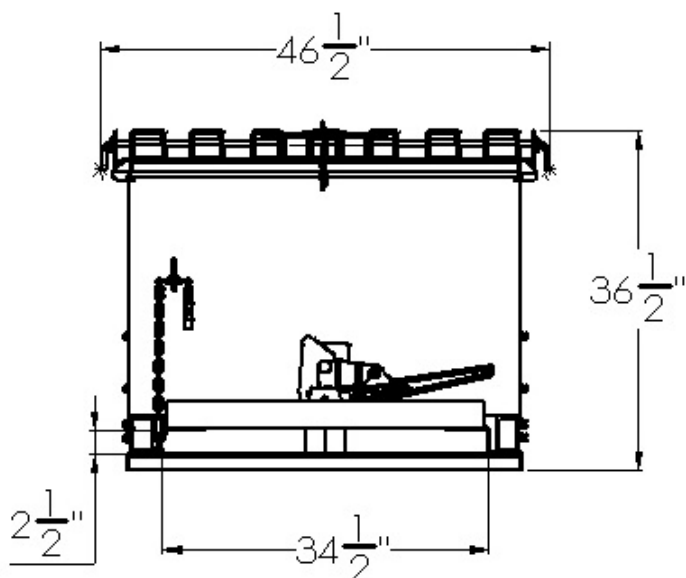

PLASTIC LID HOPPER MODEL

H-PLDA-205 3/4 CU YD

H-PLDA-205

THIS ITEM IS NON-RETURNABLE

MODEL #	SIZE	L	W	H	LH	FORK OPENING	WEIGHT	CAPACITY
H-PLDA-205	3/4 CU YD	56"	46 1/2"	36 1/2"	33"	2 1/2" X 34 1/2"	547 LBS	6,000 LBS

STANDARD ITEMS

- DUCTILE IRON HANDLE
- SECURE FLIP LATCH
- MAST SECURE CHAIN
- DURABLE SINGLE WALL POLY LID
- DRIP ANGLE FOR LIQUID COLLECTING
- SECURE LID CHAIN (FOR DUMPING PURPOSE)
- PAINTED ROURA GREEN (OPTIONAL COLORS ARE AVAILABLE)