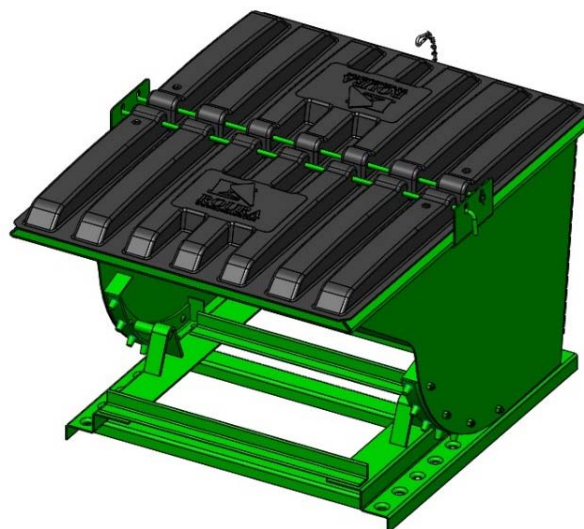

PLASTIC LID HOPPER MODEL

H-PLDA-205 3/4 CU YD

H-PLDA-205

THIS ITEM IS NON-RETURNABLE

MODEL #	SIZE	L	W	H	LH	FORK OPENING	WEIGHT	CAPACITY
H-PLDA-205	3/4 CU YD	56"	46 1/2"	36 1/2"	33"	2 1/2" X 34 1/2"	547 LBS	6,000 LBS

STANDARD ITEMS

- DUCTILE IRON HANDLE
- SECURE FLIP LATCH
- MAST SECURE CHAIN
- DURABLE SINGLE WALL POLY LID
- DRIP ANGLE FOR LIQUID COLLECTING
- SECURE LID CHAIN (FOR DUMPING PURPOSE)
- PAINTED ROURA GREEN (OPTIONAL COLORS ARE AVAILABLE)