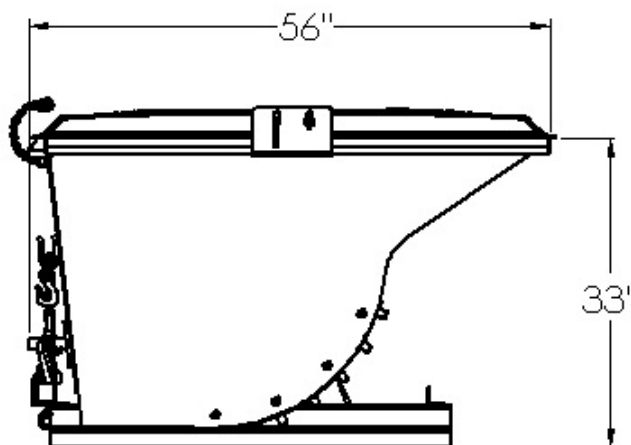

PLASTIC LID HOPPER MODEL

H-PLDA-205 3/4 CU YD

H-PLDA-205

THIS ITEM IS NON-RETURNABLE

MODEL #	SIZE	L	W	H	LH	FORK OPENING	WEIGHT	CAPACITY
H-PLDA-205	3/4 CU YD	56"	46 1/2"	36 1/2"	33"	2 1/2" X 34 1/2"	547 LBS	6,000 LBS

STANDARD ITEMS

- DUCTILE IRON HANDLE
- SECURE FLIP LATCH
- MAST SECURE CHAIN
- DURABLE SINGLE WALL POLY LID
- DRIP ANGLE FOR LIQUID COLLECTING
- SECURE LID CHAIN (FOR DUMPING PURPOSE)
- PAINTED ROURA GREEN (OPTIONAL COLORS ARE AVAILABLE)